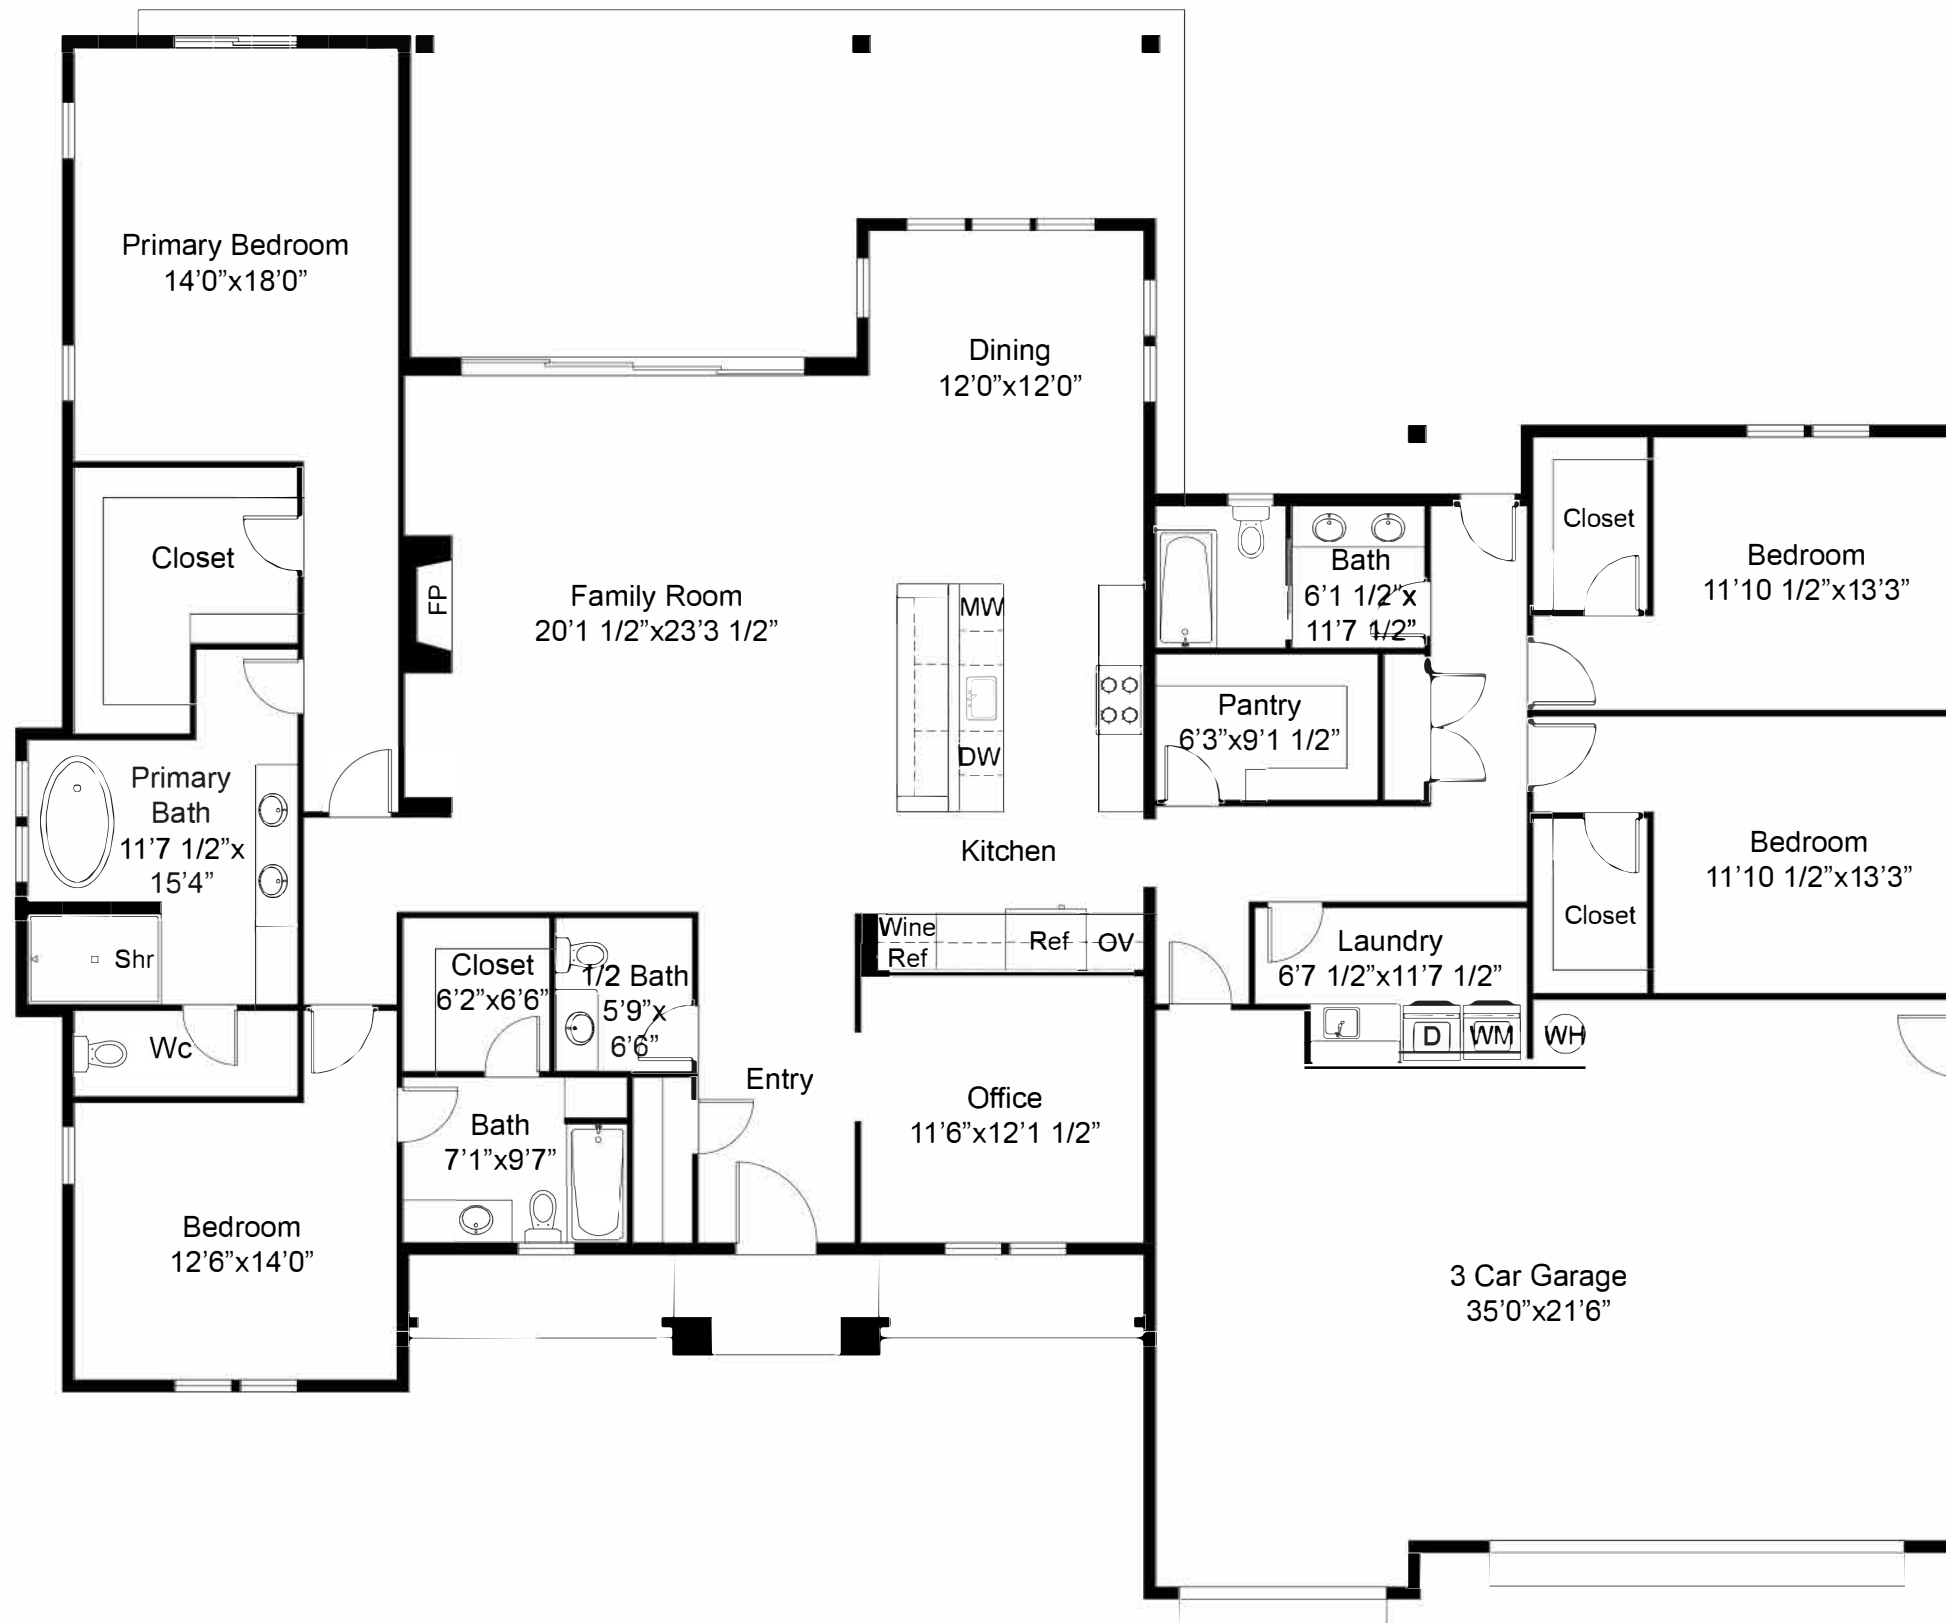

Plan 3
4 BED + OFFICE | 3.5 BA
3,144 SF | 3 Car Garage
Lot 4

FLOOR PLAN

This floor plan including furniture, fixture measurements and dimensions are approximate and for illustrative purposes only.
BoxBrownie.com gives no guarantee, warranty or representation as to the accuracy and layout.
All enquiries must be directed to the agent, vendor or party representing this floor plan.