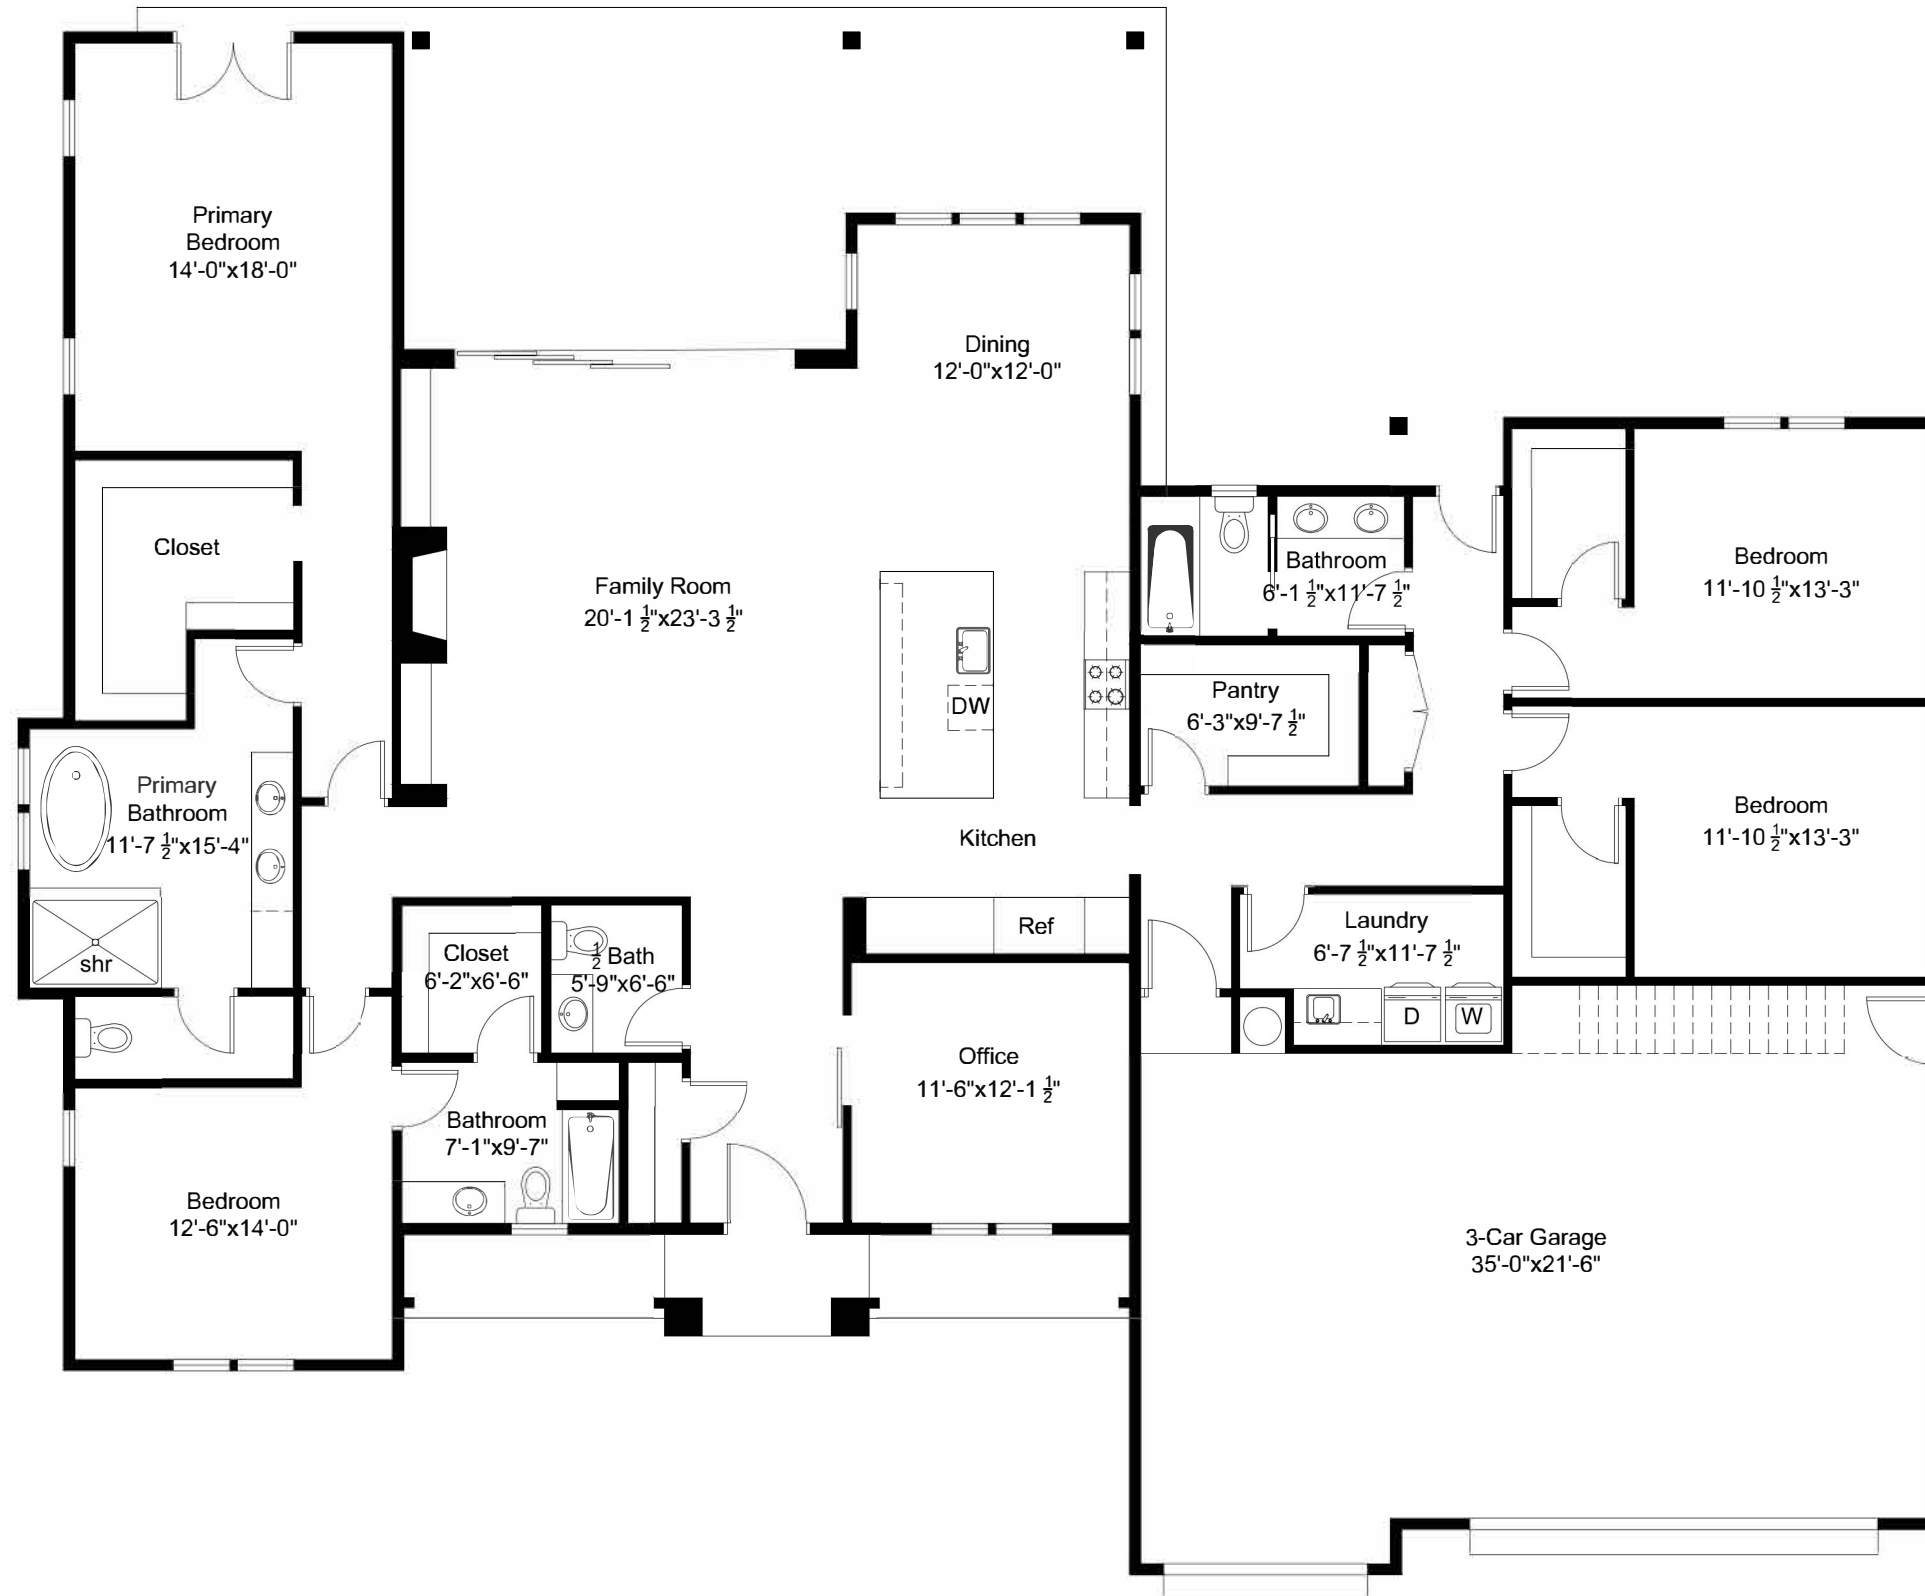

**Plan 3**  
4 BED + OFFICE | 3.5 BA  
3,080 SF | 3 Car Garage  
Lot 4

This floor plan including furniture, fixture measurements and dimensions are approximate and for illustrative purposes only. BoxBrownie.com gives no guarantee, warranty or representation as to the accuracy and layout. All inquiries must be directed to the agent, vendor or party representing this floor plan.